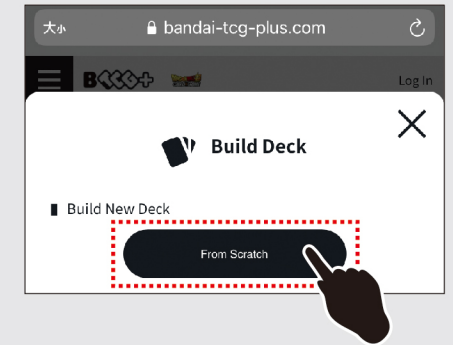

Confirm

Report time-out

Report Draw

Once the result has been confirmed by the losing player, your match result will be submitted.

AND MORE!

Additional feature. -Deck Builder-

1 Clicking on [Build Deck] will take you to an external browser.

2 Click From Search

3 Add to Deck Search the card and add it to your deck by clicking on the [Add to Deck].

Add to Deck!

4 You can also register your own deck for the tournament on TCG+!