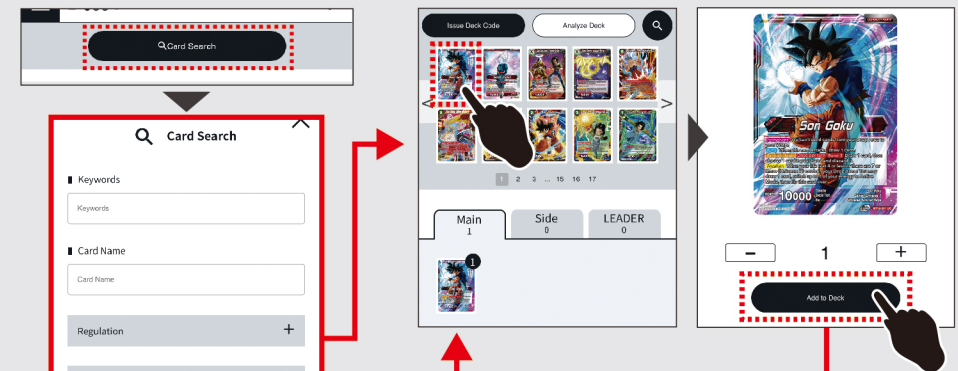

Back to Home Page

2 The winner should submit the match result.

Enter Result

Tap to confirm win count

Your Wins

2 1 0

Opponent's Wins

2 1 0

Confirm

Report time-out

Report Draw

Once the result has been confirmed by the losing player, your match result will be submitted.

AND MORE!

Additional feature. -Deck Builder-

1 Clicking on [Build Deck] will take you to an external browser.

2 Click From Search

3 Add to Deck Search the card and add it to your deck by clicking on the [Add to Deck].

Add to Deck!

4 You can also register your own deck for the tournament on TCG+!